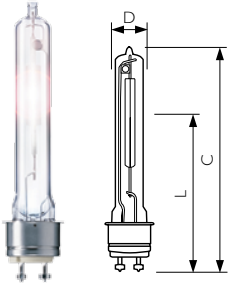

# CosmoPolis Outdoor

New-generation ceramic metal halide lamps for outdoor lighting with white light, using a new lamp base and clear quartz outer bulb.

Product ID	Overall Length C max	Diameter D max.	Arc Length O	Light Centre Length L
45W	132	20	15	59
60W	132	20	14	59
90W	143	20	18	66
140W	147	20	20	66

Dimensions in mm

## COSMOPOLIS OUTDOOR

Shortcode	Description	Wattage (W)	Cap Base	Luminous Flux (lm)	Average Lifetime (hrs)	Colour Temp (K)	Min Order Quantity	Carton Qty
CPOTWEXTRA45W72	MST CosmoWh CPO-TW Xtra 45W/728 PGZ12	45	PGZ12	4950	30000	2800	12	12
CPOWHITE60W728	MASTER Cosmo CPOT White 60W/728 PGZ12	60	PGZ12	7200	30000	2800	1	12
CPOWHITE60W840	MASTER Cosmo CPOT White 60W/840 PGZ12	60	PGZ12	7020	16000	4000	12	12
CPOWHITE90W728	MASTER Cosmo CPOT White 90W/728 PGZ12	90	PGZ12	10450	30000	2800	12	12
CPOWHITE90W840	MASTER Cosmo CPOT White 90W/840 PGZ12	90	PGZ12	10350	15000	4000	12	12
CPOWHITE140W728	MASTER Cosmo CPOT White 140W/728 PGZ12	140	PGZ12	16500	24000	2800	1	12
CPOWHITE140W840	MASTER Cosmo CPOT White 140W/840 PGZ12	140	PGZ12	16100	15000	4000	1	12